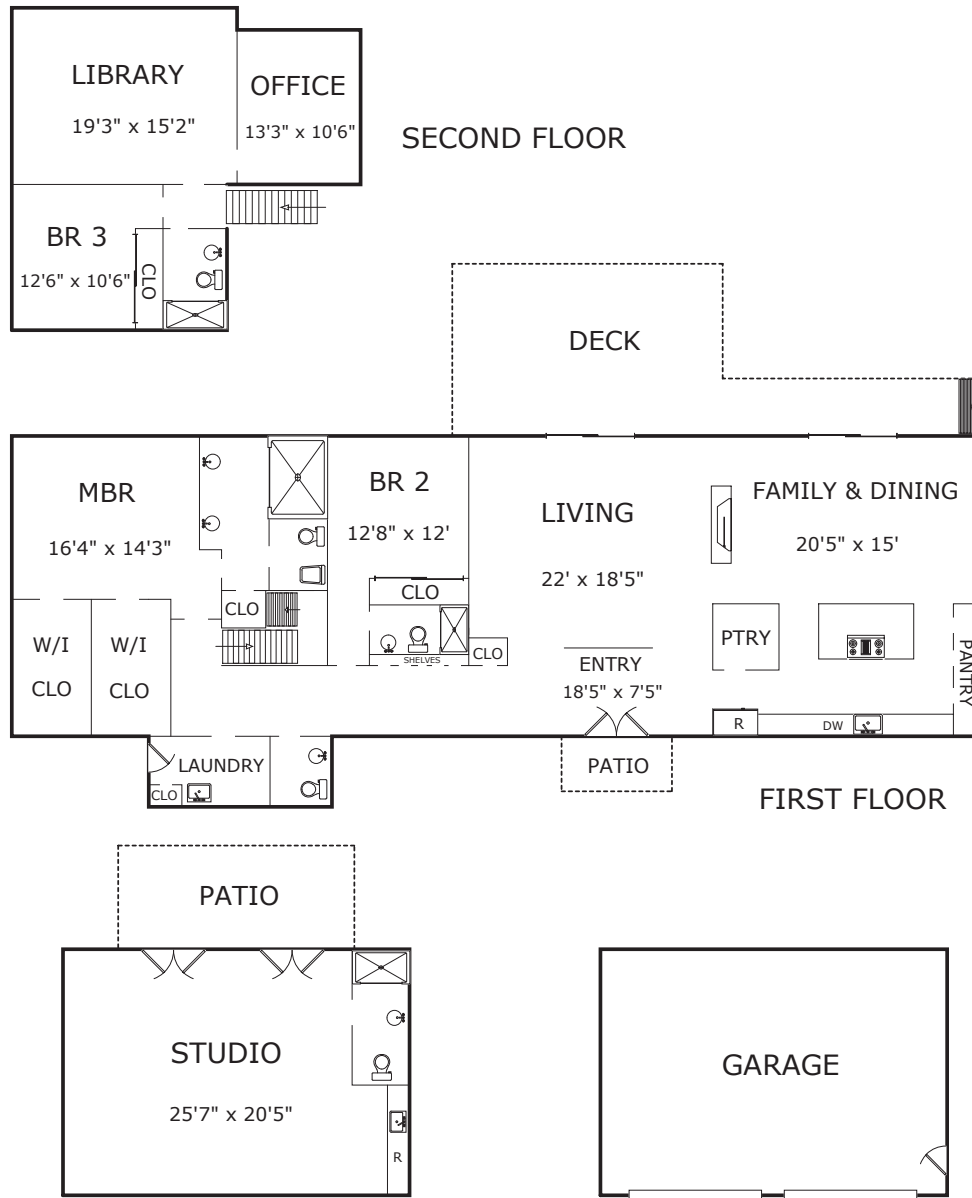

157 CARMEL RIVIERA DRIVE, CARMEL, CA 93923

SQUARE FOOTAGE (approximate)

| | | |
|-------------|-----|-----------|
| Main House: | | 2,994sf |
| Studio: | | 667 |
| <hr/> | | |
| SF Total: | | 3,661sf |
| | | |
| Garage: | 667 | Deck: 300 |
| Patio: | 201 | Patio: 50 |