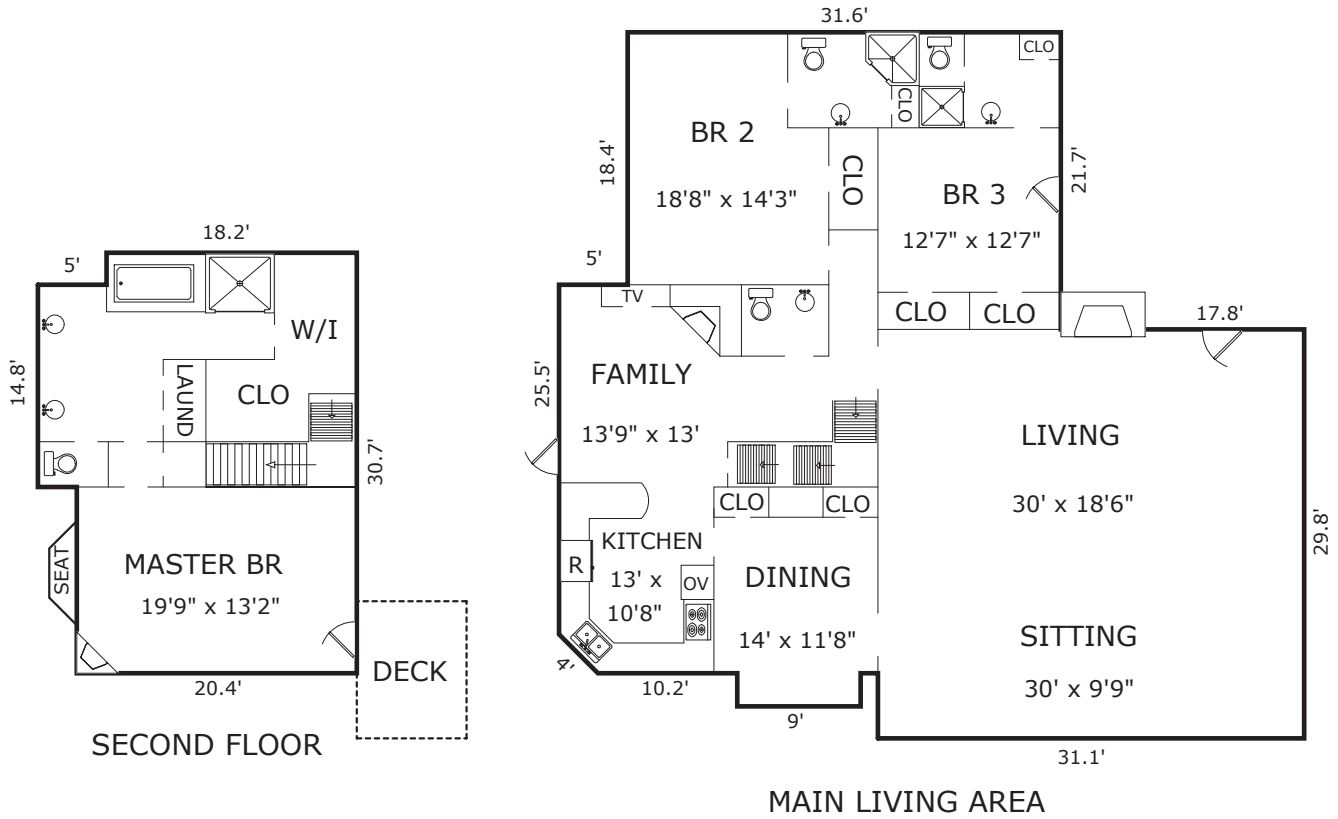

# CAMINO REAL 2NE of FOURTH, CARMEL, CA 93921

## AREA CALCULATIONS (approximate)

Main Living Area:	2,229sf
Second Floor:	614
Ground Floor:	591
<b>Net Livable Area:</b>	<b>3,434sf</b>
Garage:	243
Deck:	80