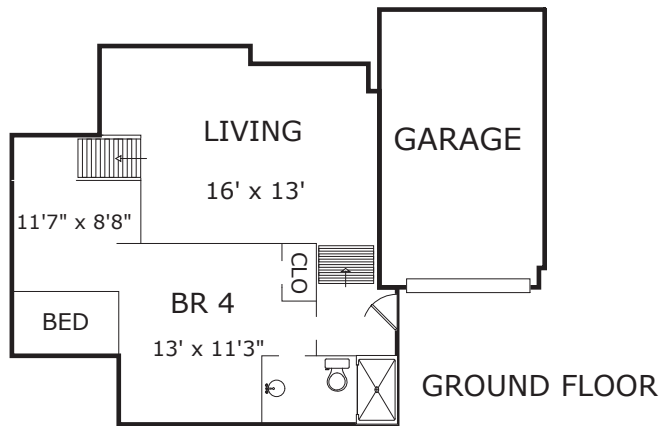

# CAMINO REAL 2NE of FOURTH, CARMEL, CA 93921

## AREA CALCULATIONS (approximate)

Main Living Area:	2,229sf
Second Floor:	614
Ground Floor:	591
<b>Net Livable Area:</b>	<b>3,434sf</b>
Garage:	243
Deck:	80