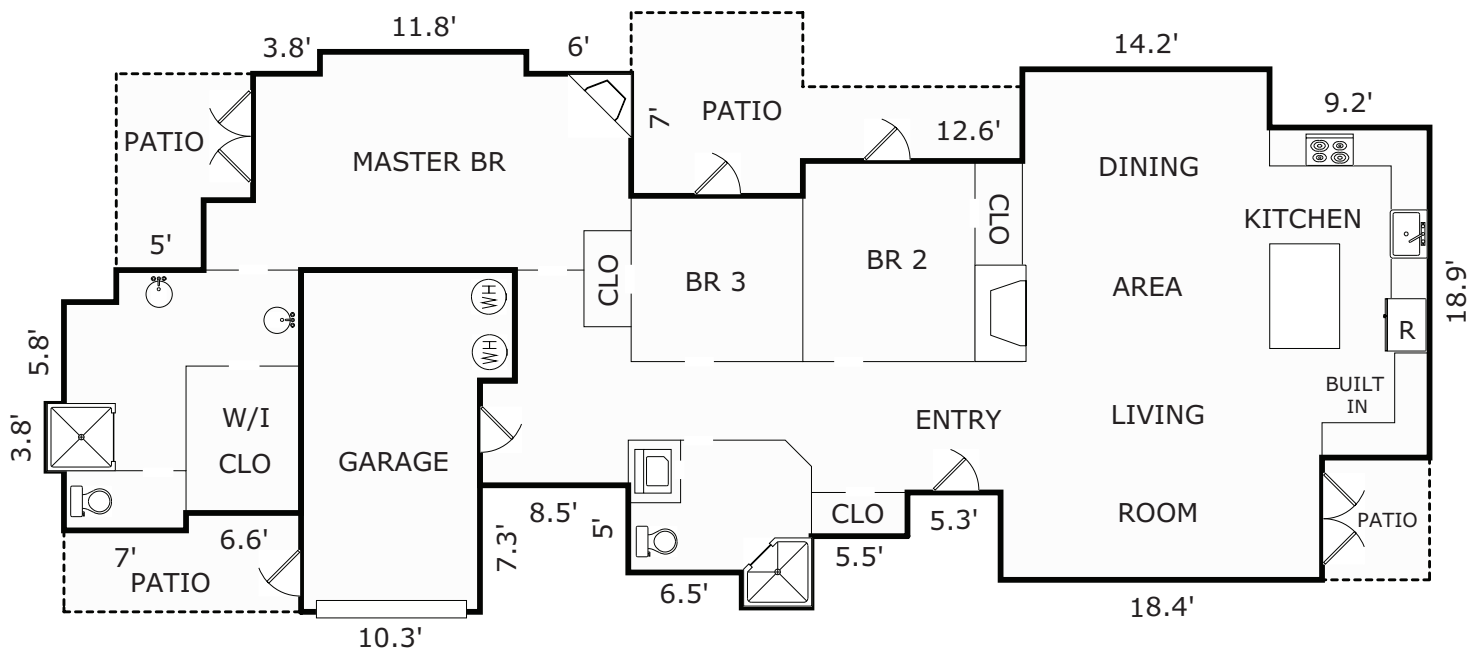

SE CORNER of SAN ANTONIO & OCEAN, CARMEL, CA 93923

ROOM DIMENSIONS

Entry:	6'2" x 6'
Kitchen:	17'9" x 9'
Dining Area:	17' x 13'
Living Room:	17' x 12'
Master BR:	21' x 12'
Bedroom 2:	11' x 9'6"
Bedroom 3:	10'3" x 10'

AREA CALCULATIONS

Main Living Area:	1,650sf
Net Livable Area:	1,650sf
Garage:	213
Patio:	157
Patio:	77
Patio:	70
Patio:	43